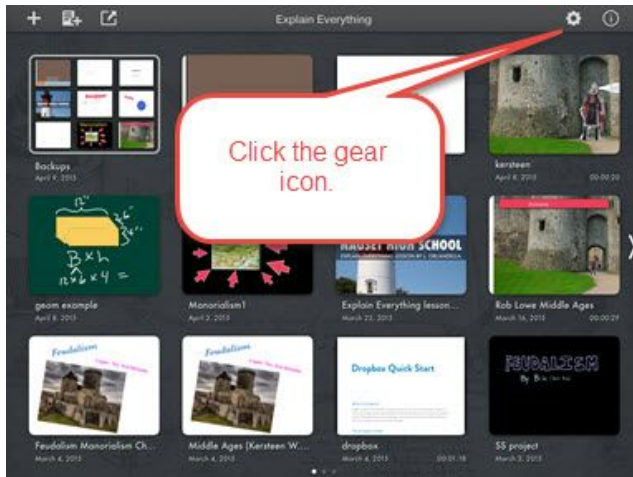

Directions for Backing Up Explain Everything Files

Click on the Explain Everything icon.

Now that your Explain Everything account is linked with your Google Drive, you can just repeat these following steps whenever you wish to export an Explain Everything file to Google Drive: