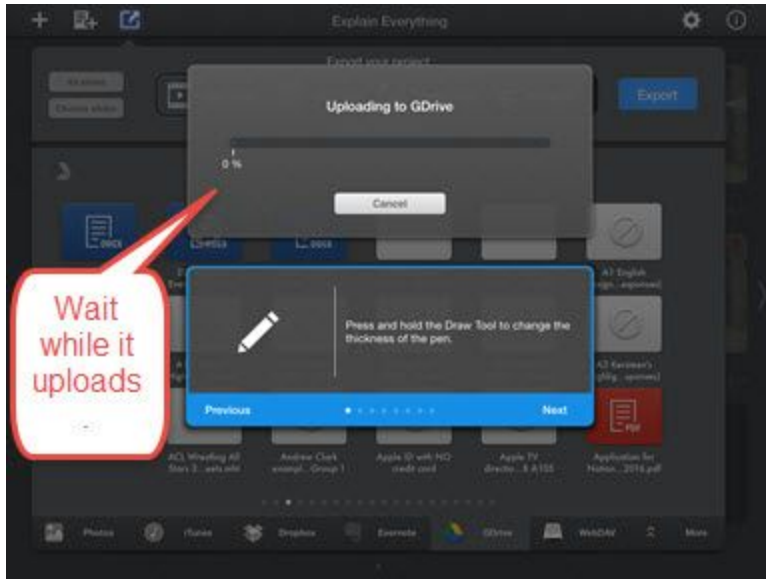

Directions for Backing Up Explain Everything Files

Click on the Explain Everything icon.

Now that your Explain Everything account is linked with your Google Drive, you can just repeat these following steps whenever you wish to export an Explain Everything file to Google Drive: