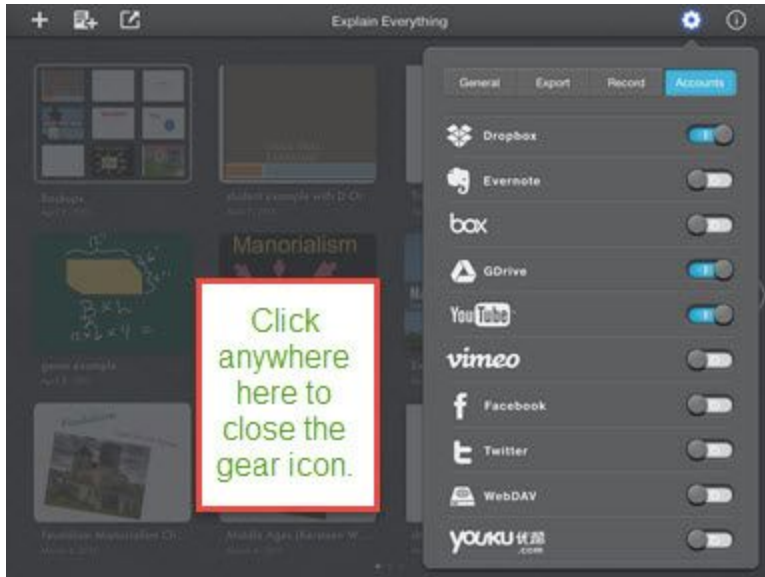

Directions for Backing Up Explain Everything Files

Click on the Explain Everything icon.

Now that your Explain Everything account is linked with your Google Drive, you can just repeat these following steps whenever you wish to export an Explain Everything file to Google Drive: